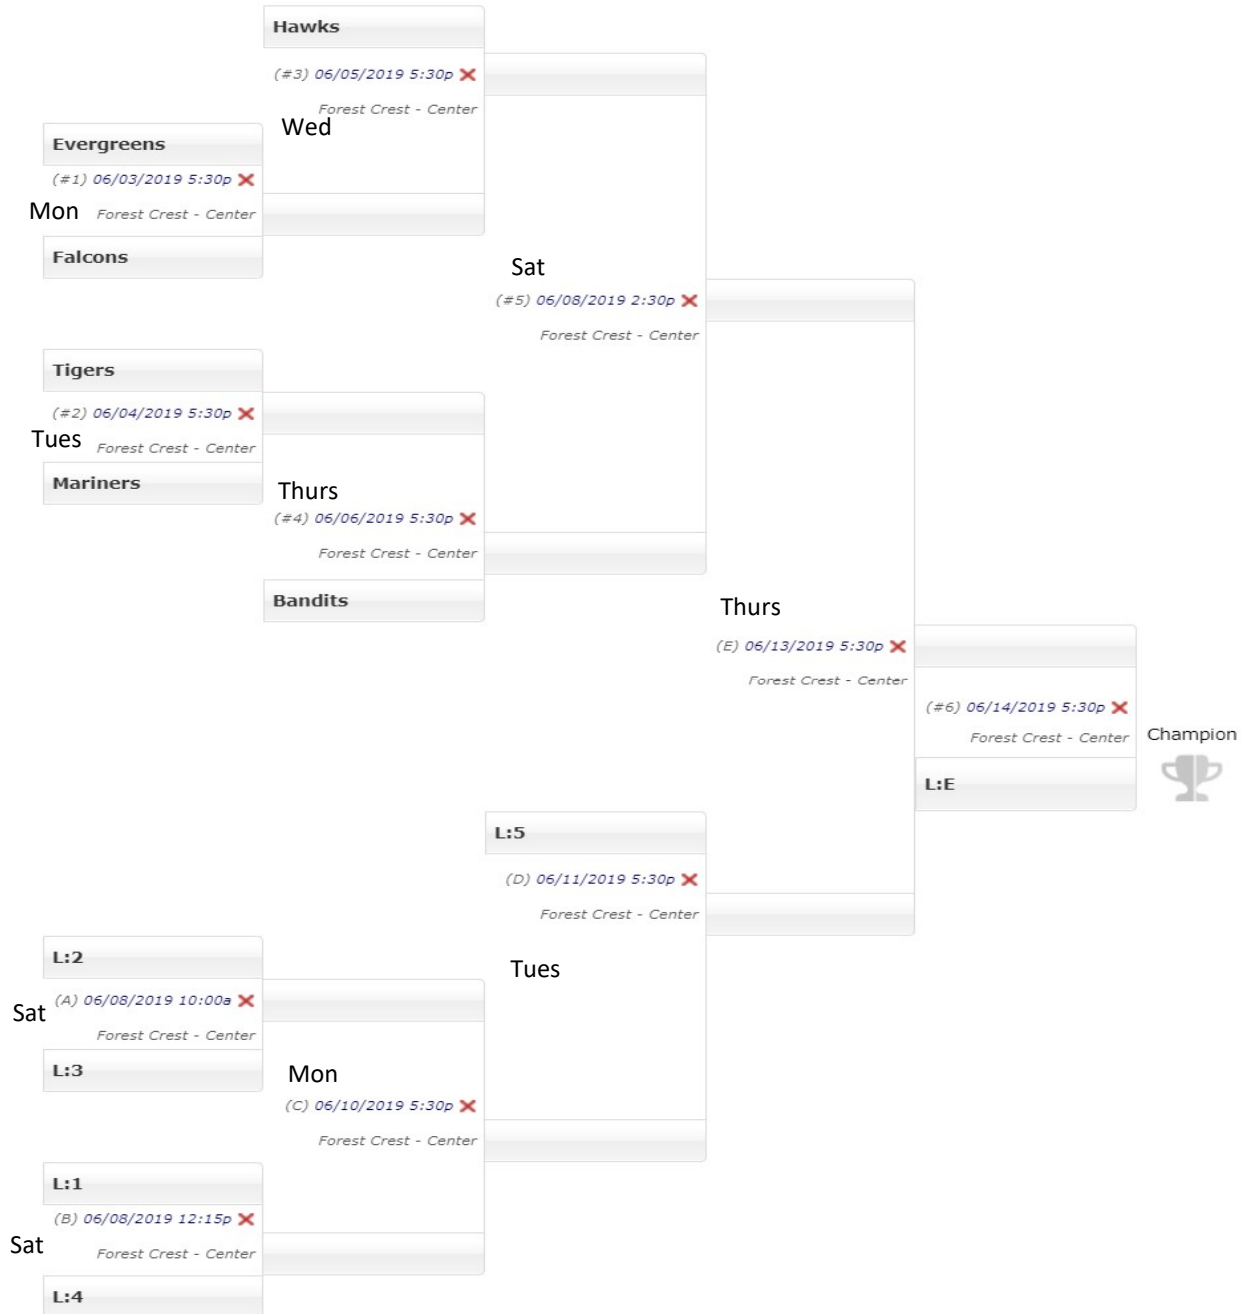

## 2019 Pinto Playoffs

This is a double-elimination tournament where every team gets at least three games and everyone plays in the last three days. You can find the bracket below on the MTYAA page under your team if you click on "Brackets". It will be updated as teams input scores during the playoffs. Also see notes below for the extra game:

### Notes:

- **Extra Game WEDNESDAY, June 12<sup>th</sup> at 5:30pm** - The loser of Game (A) and Game (B) will play each other in an extra game on Wednesday, June 12<sup>th</sup> (this game is not shown above). This gives everyone three games.
- The last game on Friday, June 14<sup>th</sup> is *only if necessary for double elimination*. If loser of Game (E) has already lost (thus getting their second loss) then the tournament is over and there is NO game on Friday, June 14<sup>th</sup>. If the loser of Game (E) has not lost, then they will play the game on Friday, June 14<sup>th</sup>.